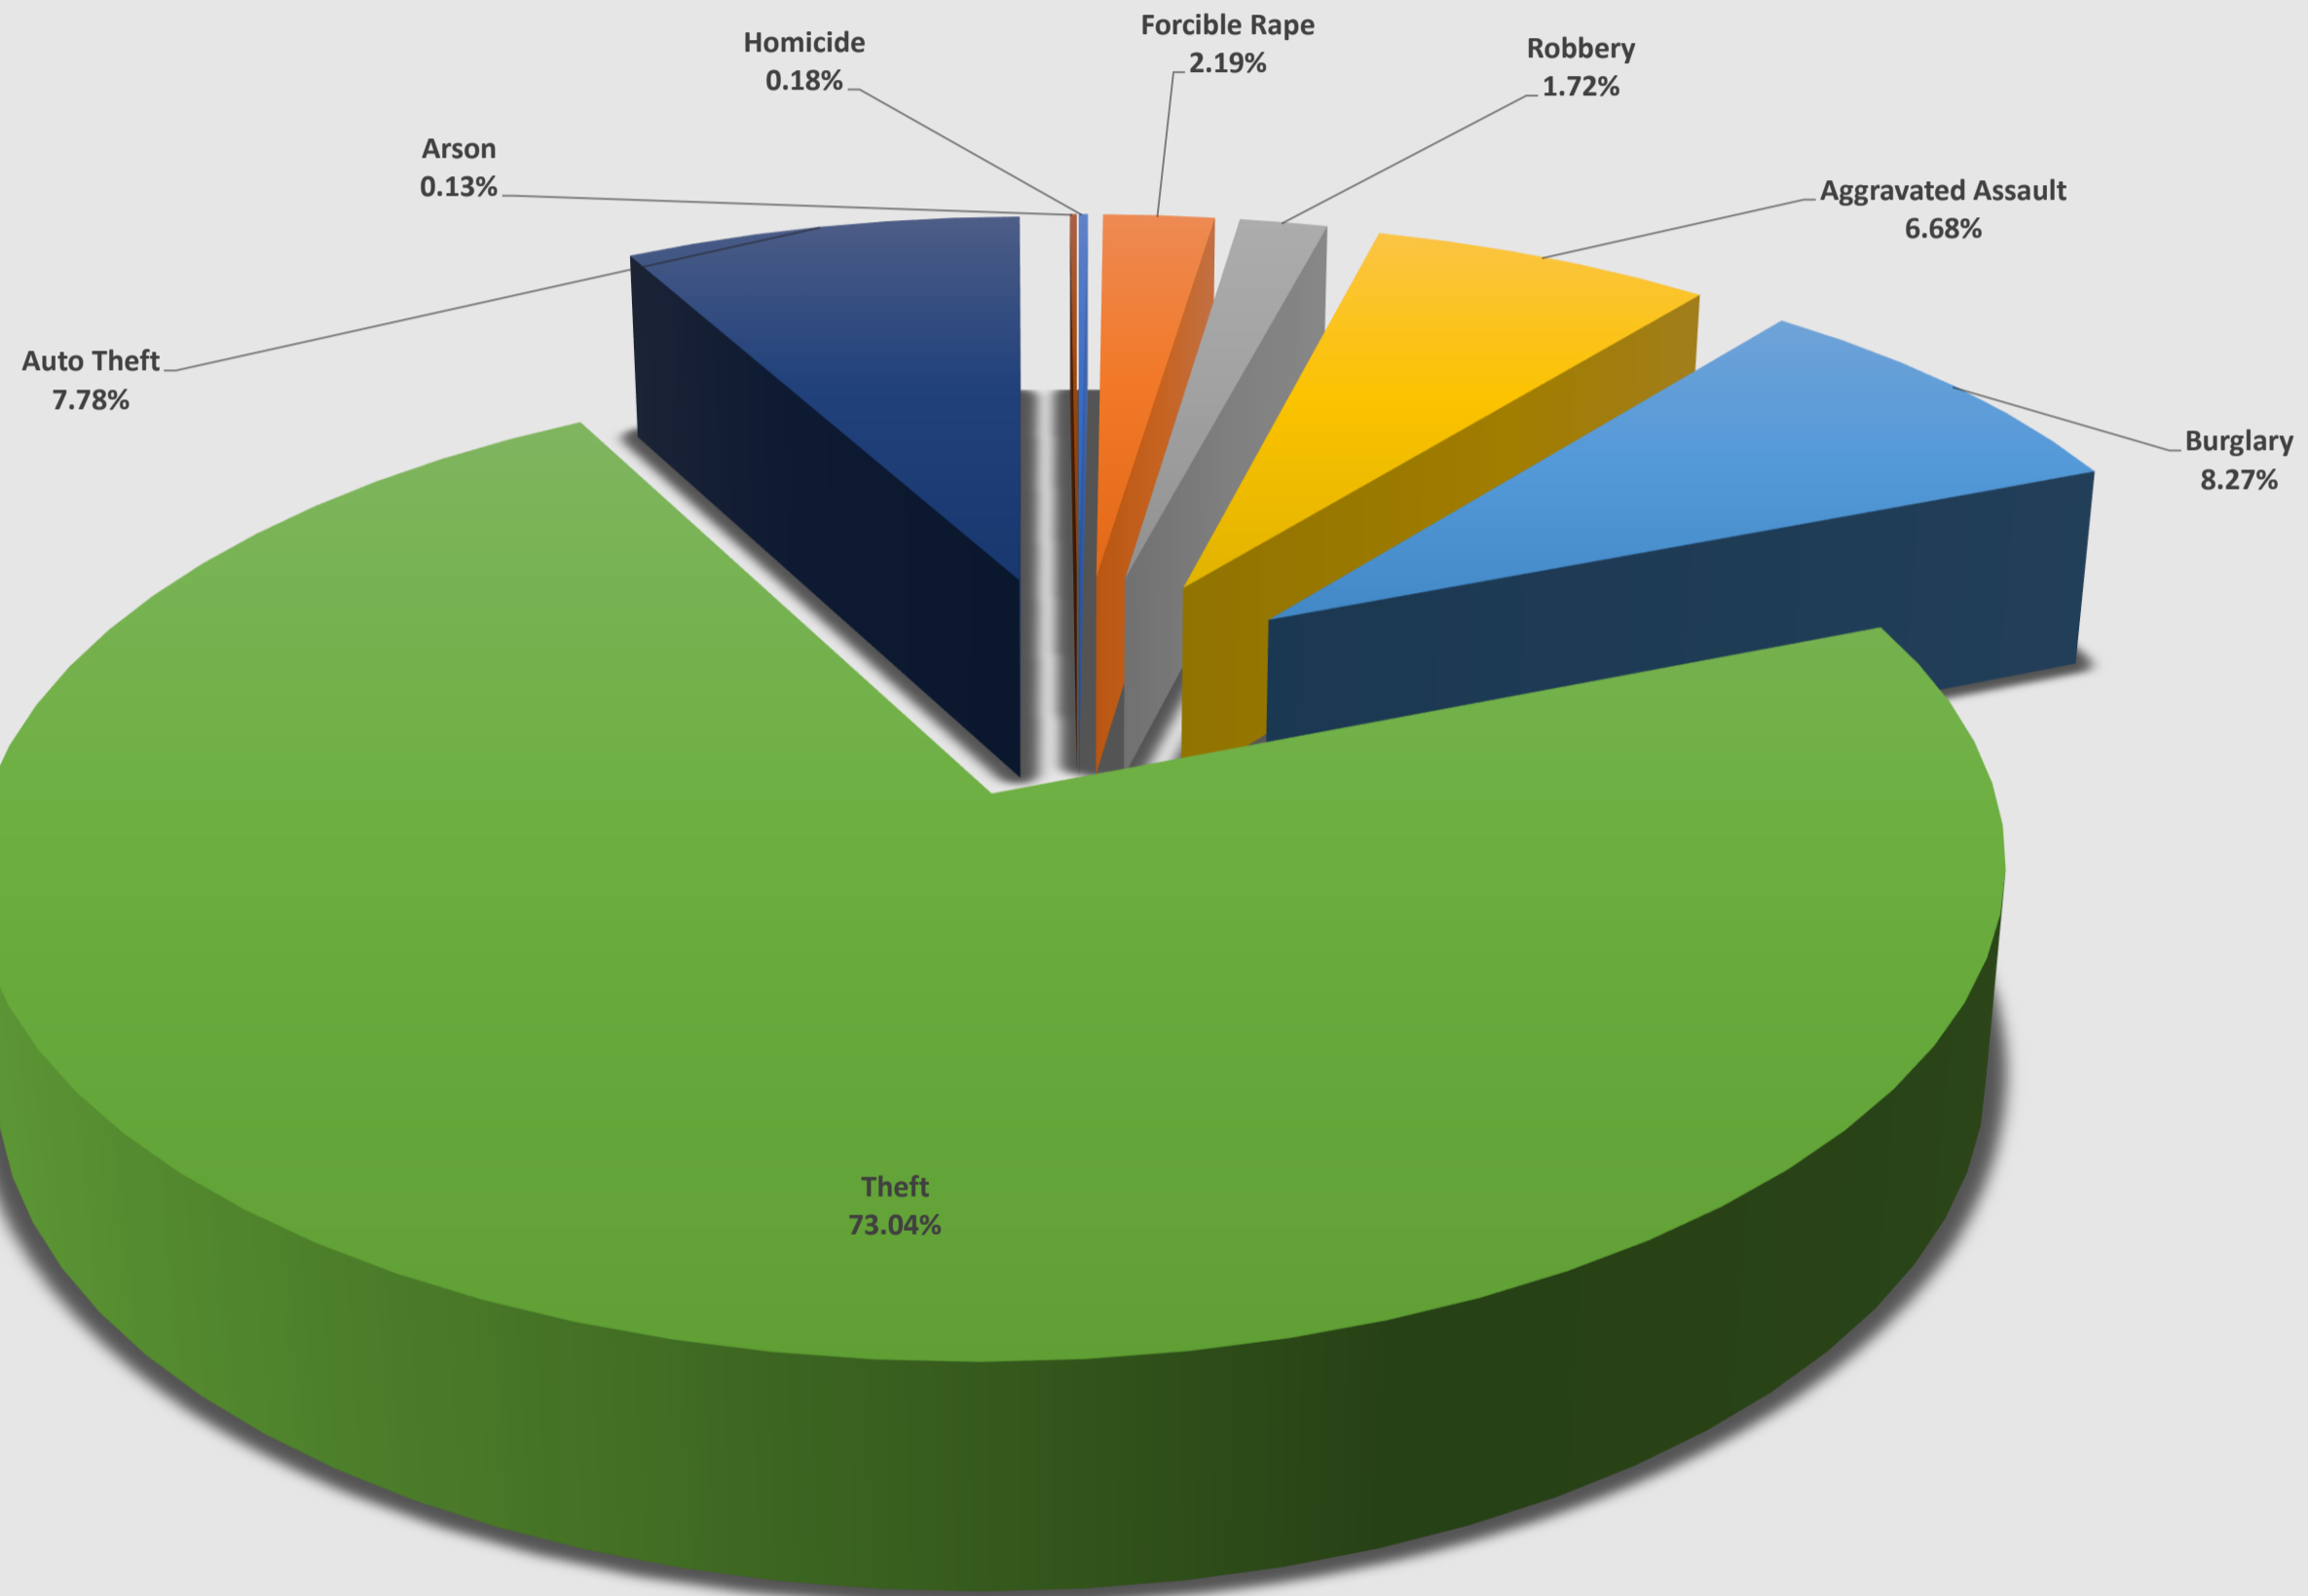

Chandler Police Department 2023 UCR Part I Crime Index by Crime Category

Chandler Police Department

Uniform Crime Report Part I Crime Index 1987 - 2023

Chandler Police Department

**Uniform Crime Report Part I Crime Rate
Per 1,000 Population
1987 - 2023**

Chandler Police Department

City of Chandler Estimated Population 1987 - 2023