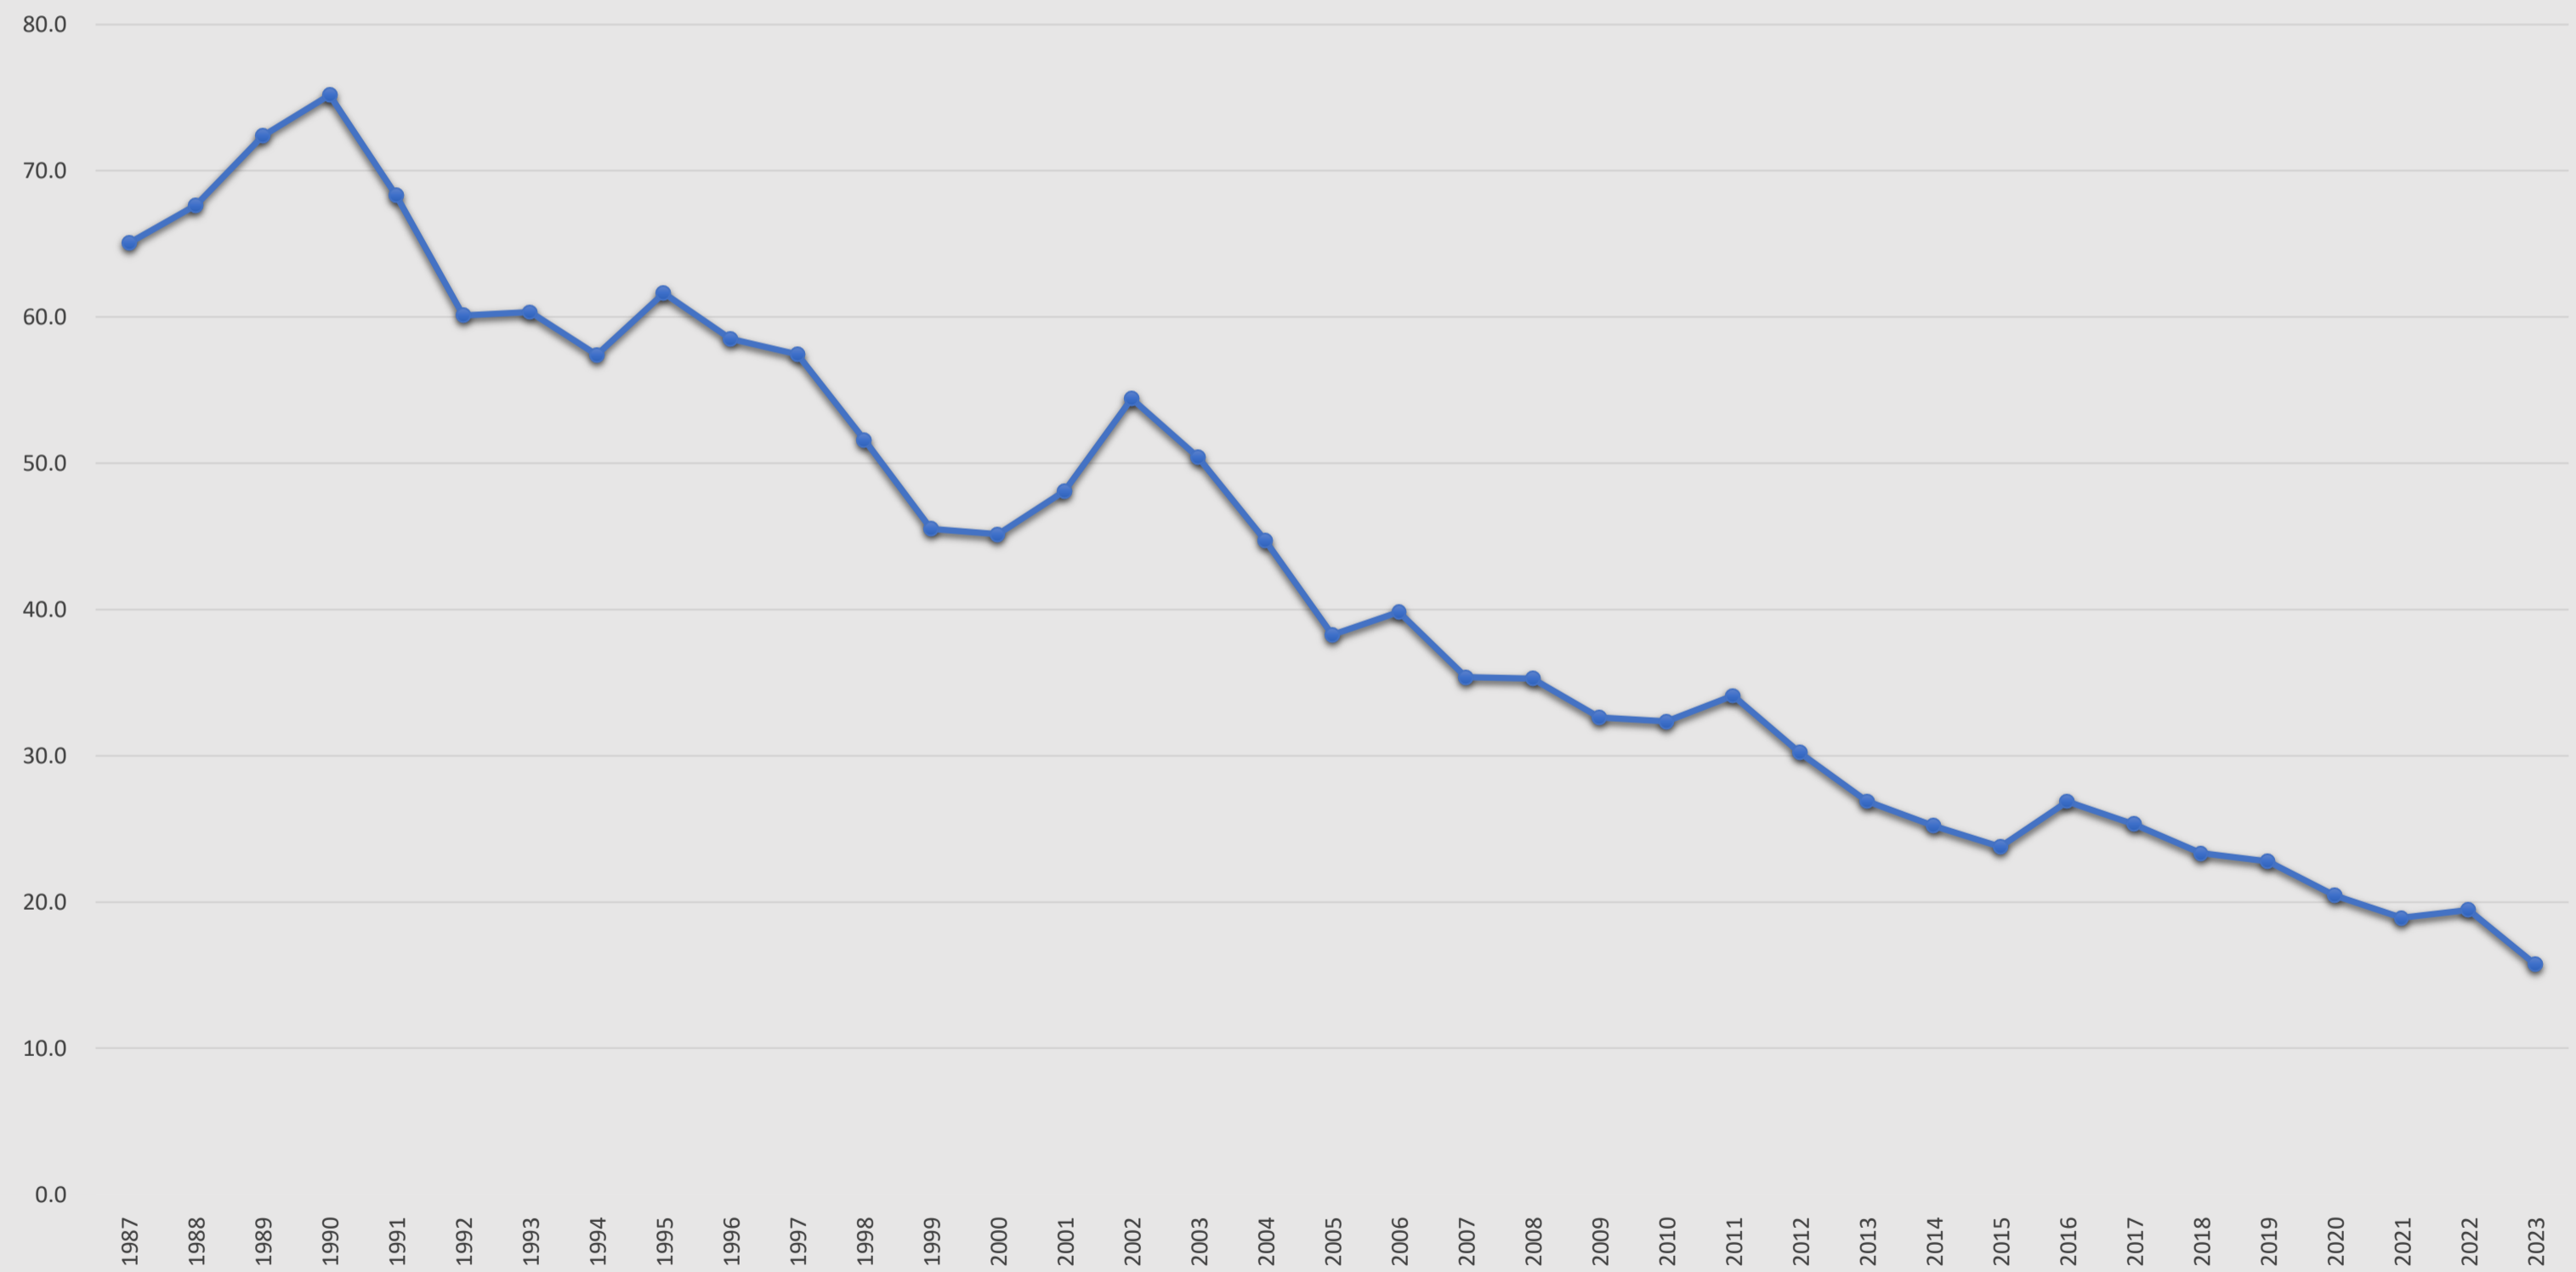

Chandler Police Department 2023 UCR Part I Crime Index by Crime Category

Chandler Police Department

Uniform Crime Report Part I Crime Index 1987 - 2023

Chandler Police Department

**Uniform Crime Report Part I Crime Rate
Per 1,000 Population
1987 - 2023**

Chandler Police Department

City of Chandler Estimated Population 1987 - 2023