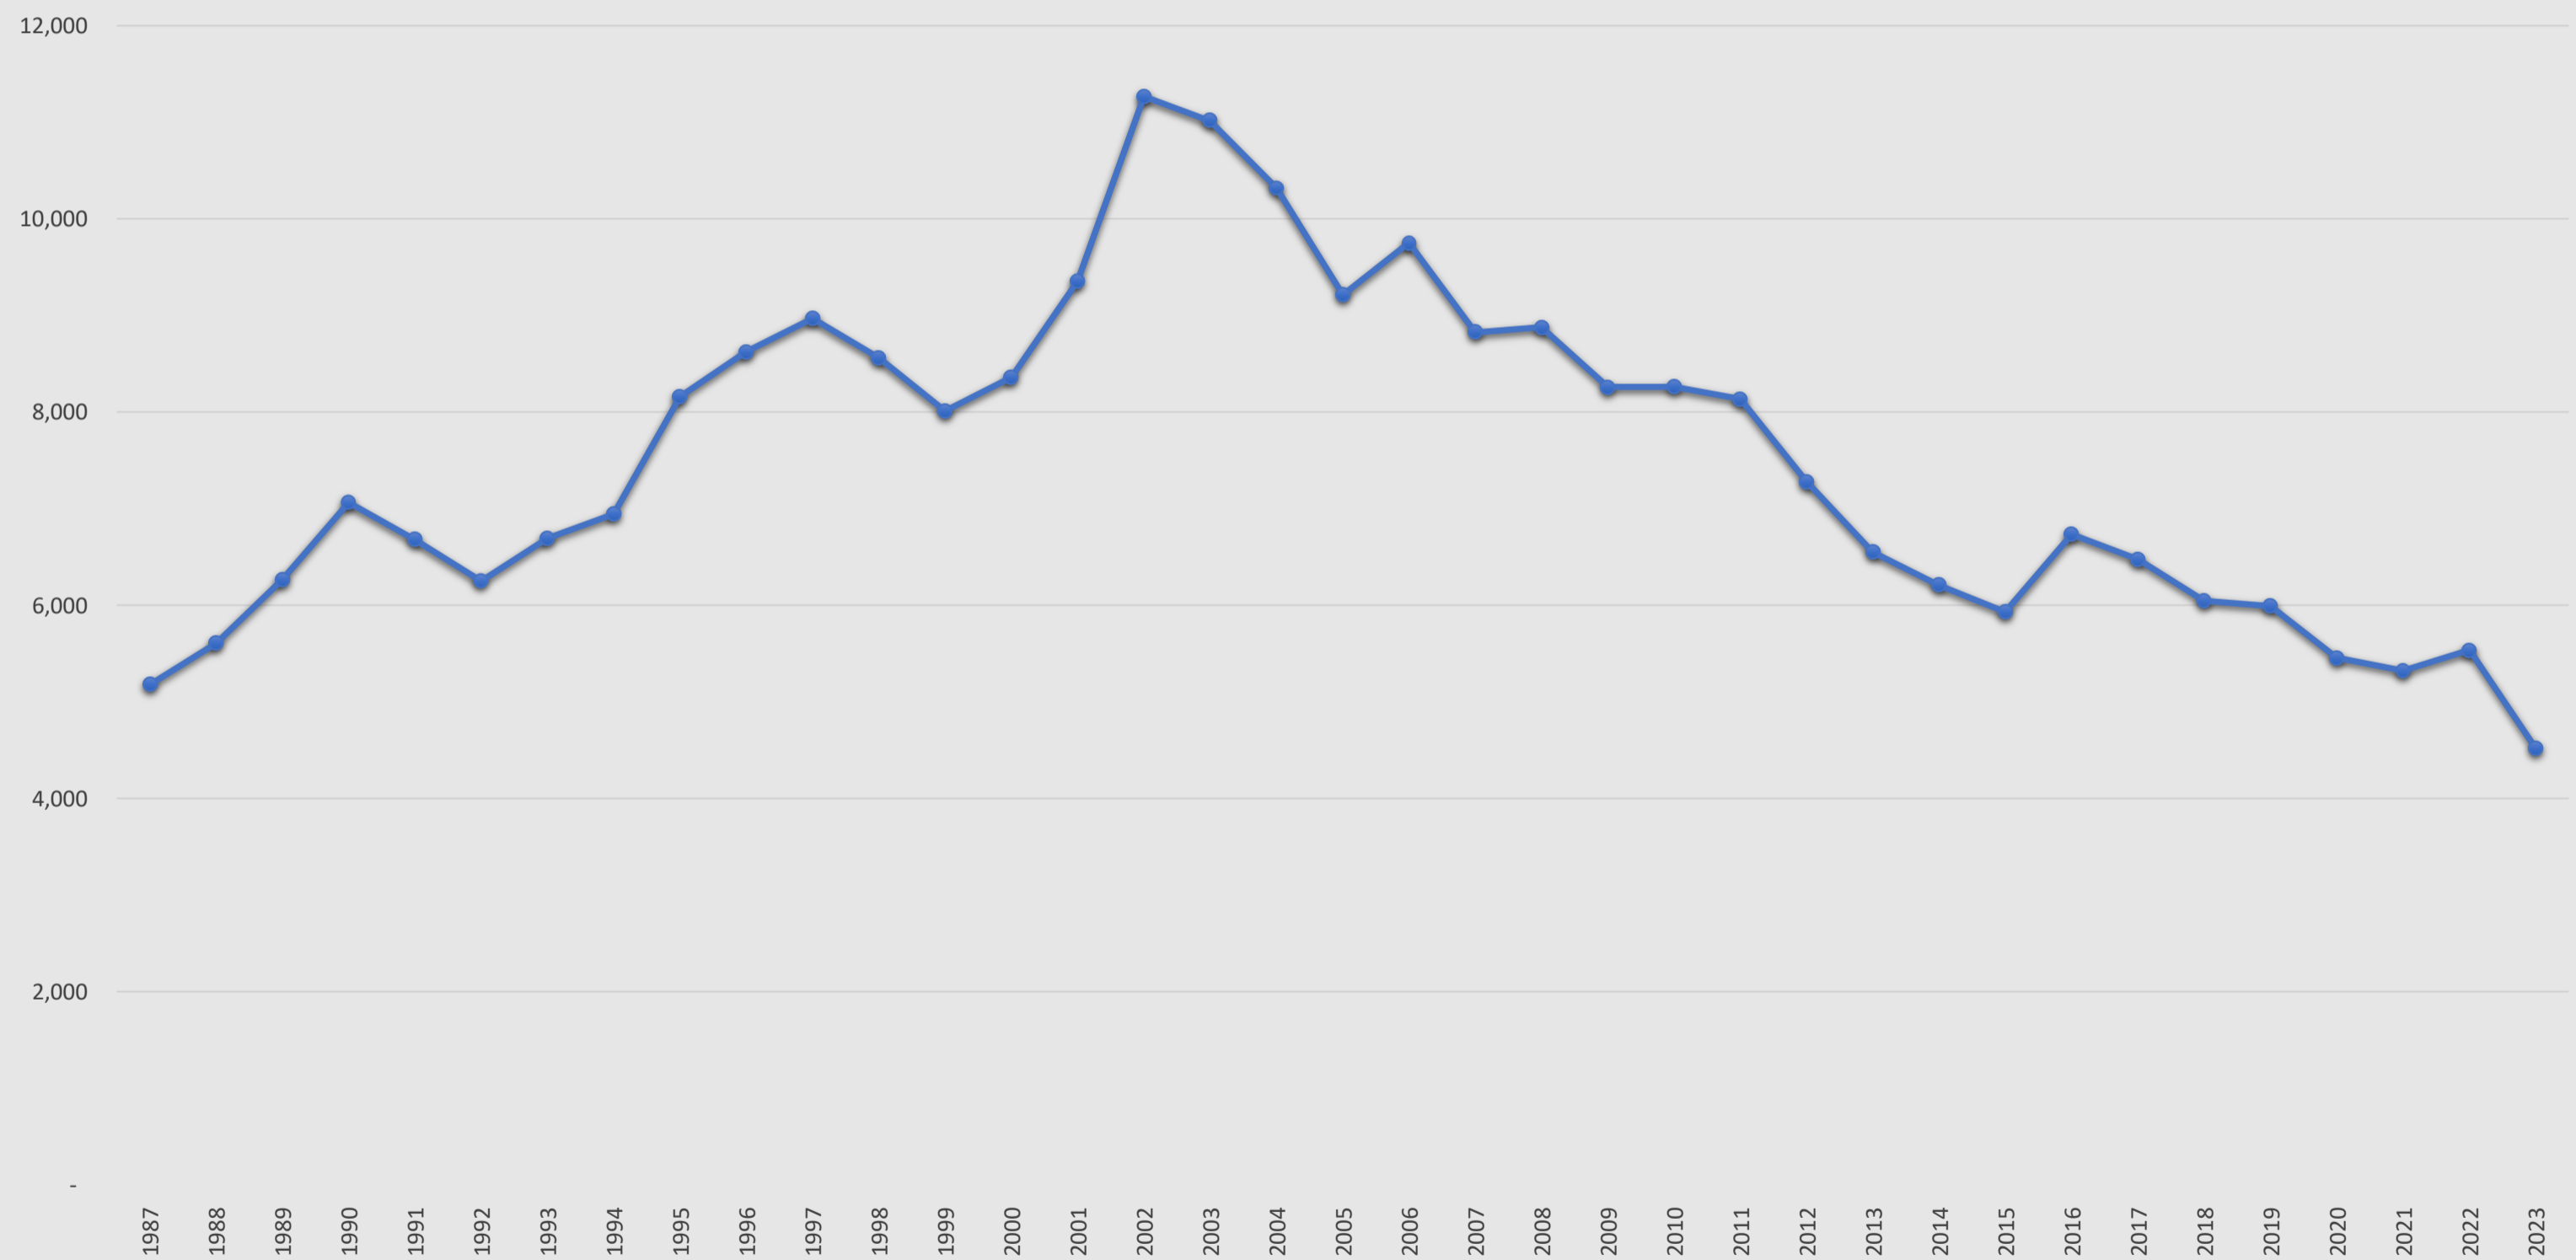

Chandler Police Department 2023 UCR Part I Crime Index by Crime Category

Chandler Police Department

Uniform Crime Report Part I Crime Index 1987 - 2023

Chandler Police Department

**Uniform Crime Report Part I Crime Rate
Per 1,000 Population
1987 - 2023**

Chandler Police Department

City of Chandler Estimated Population 1987 - 2023